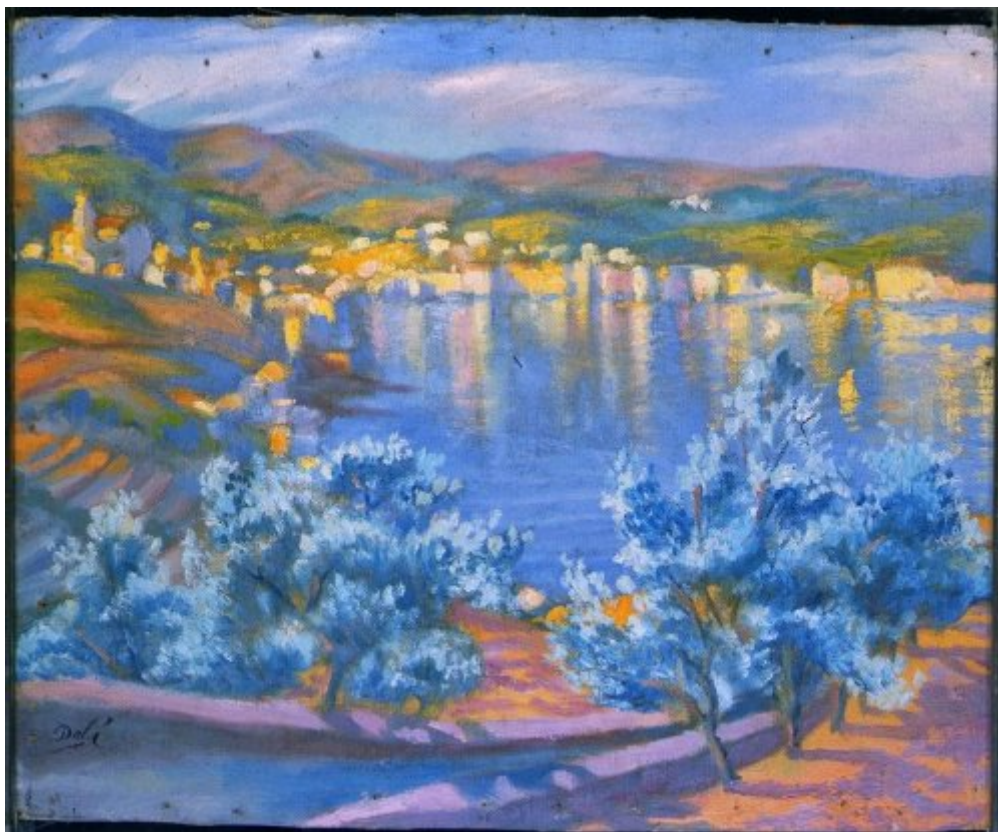

FUNDACIÓ
GALA-SALVADOR DALÍ

© Salvador Dalí, Fundació Gala-Salvador Dalí, Figueres, 2004

Cat. no. P 85

Landscape of Cadaqués

Date:	c. 1921
Technique:	Oil on canvas
Dimensions:	45 x 52 cm
Signature:	Signed lower left: <i>Dalí</i>
Location:	Private collection

Provenance

- Serraclara Collection

Observations

The oil painting "Self-Portrait" (catalogue number 82) is on the other side.

Exhibitions

- 1983, Madrid, Museo Español de Arte Contemporáneo, *400 obras de Salvador Dalí del 1914 al 1983*, 15/04/1983 - 29/05/1983, cat. no. 31
- 2011, Florencia, Palazzo Strozzi, *Picasso, Miró, Dalí. Giovani e arrabbiati: la nascita della modernità*, 12/03/2011 - 17/07/2011, cat. no. 2.12

Related works

Cat. no. P 82

Self-Portrait

c. 1920

Reproduction Rights

The copyright on Salvador Dalí's works, included those that are reproduced in this Web page, is held by the Spanish State and has been granted in exclusivity to the Fundació Gala-Salvador Dalí.